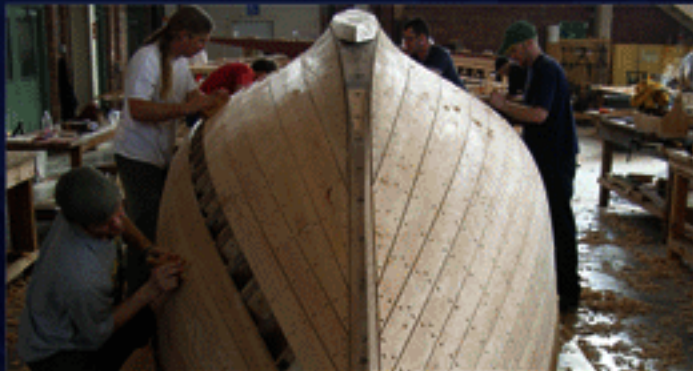

WHAT YOUR GIFT HELPS BUY...

\$1,000

WHITE OAK FOR ONE BEETLE CAT

Sail and running rigging for one Beetle Cat
Safety equipment for both full- and part-time programming
Supplies for the museum boat-restorer volunteer corps
Dust covers, blue boards, and acid-free archival materials for the museum library